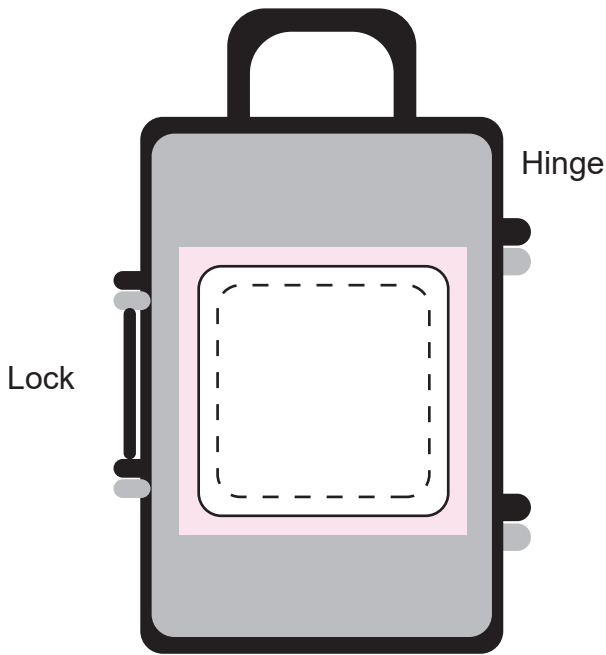

ART APPROVAL

All colours used in this document are indicative only and they may vary across a variety of printing techniques and confectionery

100% Sticker on Front of Case

Sticker - 100%

Sticker Size: 33mmW x 33mmH

Bleed: 3mm

Safe Print Area: 28mmW x 28mmH

When artwork is printed,
there can be movement of up to 3mm

Image Impression Only
NOT to Scale

Product Code : CC070H

Description : Acrylic Carry-On Case filled with 50g Skittles
Order# :
Company Name :
Contact :
Sticker Size : 33mmW x 33mmH
Print Colour : **Customer must provide PMS Colour print guide**
Quantity :
Delivery Date :